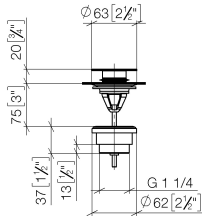

Basin Waste with push fastening 1 1/4" - Brushed Bronze

IMO

10 125 970

Fits: IMO, LULU, MADISON, MEM, TARA,
CL.1, LISSÉ, VAIA, META, CYO

| | | |
|---|---|---------------|
|  | Brushed Bronze | 10 125 970-42 |
|  | Chrome | 10 125 970-00 |
|  | Brushed Platinum | 10 125 970-06 |
|  | Platinum | 10 125 970-08 |
|  | Durabass (23kt Gold) | 10 125 970-09 |
|  | Dark Chrome | 10 125 970-19 |
|  | Light Gold | 10 125 970-26 |
|  | Brushed Light Gold | 10 125 970-27 |
|  | Brushed Durabass (23kt Gold) | 10 125 970-28 |
|  | Matte Black | 10 125 970-33 |
|  | Platinum / Brushed Platinum | 10 125 970-36 |
|  | Durabass / Brushed Durabass (23kt Gold) | 10 125 970-38 |
|  | Brushed Champagne (22kt Gold) | 10 125 970-46 |
|  | Champagne (22kt Gold) | 10 125 970-47 |
|  | Brushed Chrome | 10 125 970-93 |
|  | Brushed Dark Platinum | 10 125 970-99 |

Basin Waste with push fastening 1 1/4" - Brushed Bronze

IMO

10 125 970

Only suitable for basins with an overflow.

10 125 970

mm [inches]

10 125 970

Parts for other finishes can be found here: [Chrome](#)

Spare parts list

| No. | Item Number | Name | Quantity used | Delivery time |
|--|--------------------|------------|---------------|---------------|
| 1 | 04 31 20 096 00-42 | plug | 1 | - |
| Spare part can no longer be ordered, please order the replacement item | | | | |
| 2 | 09 30 30 179 90 | screw | 1 | 2 |
| 3 | 09 11 01 038-42 | cup | 1 | 60 |
| 4 | 09 14 05 061 90 | seal | 1 | 2 |
| 5 | 09 14 03 153 90 | seal | 1 | 2 |
| 6 | 09 11 10 156-42 | connection | 1 | 60 |