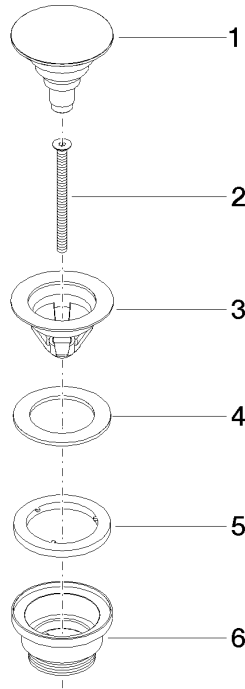

Basin Waste with push fastening 1 1/4" - Brushed Bronze

IMO

10 125 970

Fits: IMO, LULU, MADISON, MEM, TARA,
CL.1, LISSÉ, VAIA, META, CYO

| | | |
|---|---|---------------|
|  | Brushed Bronze | 10 125 970-42 |
|  | Chrome | 10 125 970-00 |
|  | Brushed Platinum | 10 125 970-06 |
|  | Platinum | 10 125 970-08 |
|  | Durabass (23kt Gold) | 10 125 970-09 |
|  | Dark Chrome | 10 125 970-19 |
|  | Light Gold | 10 125 970-26 |
|  | Brushed Light Gold | 10 125 970-27 |
|  | Brushed Durabass (23kt Gold) | 10 125 970-28 |
|  | Matte Black | 10 125 970-33 |
|  | Platinum / Brushed Platinum | 10 125 970-36 |
|  | Durabass / Brushed Durabass (23kt Gold) | 10 125 970-38 |
|  | Brushed Champagne (22kt Gold) | 10 125 970-46 |
|  | Champagne (22kt Gold) | 10 125 970-47 |
|  | Brushed Chrome | 10 125 970-93 |
|  | Brushed Dark Platinum | 10 125 970-99 |

Basin Waste with push fastening 1 1/4" - Brushed Bronze

IMO

10 125 970

Only suitable for basins with an overflow.

10 125 970

mm [inches]

10 125 970

Parts for other finishes can be found here: [Chrome](#)

Spare parts list

| No. | Item Number | Name | Quantity used | Delivery time |
|--|--------------------|------------|---------------|---------------|
| 1 | 04 31 20 096 00-42 | plug | 1 | - |
| Spare part can no longer be ordered, please order the replacement item | | | | |
| 2 | 09 30 30 179 90 | screw | 1 | 2 |
| 3 | 09 11 01 038-42 | cup | 1 | 60 |
| 4 | 09 14 05 061 90 | seal | 1 | 2 |
| 5 | 09 14 03 153 90 | seal | 1 | 2 |
| 6 | 09 11 10 156-42 | connection | 1 | 60 |